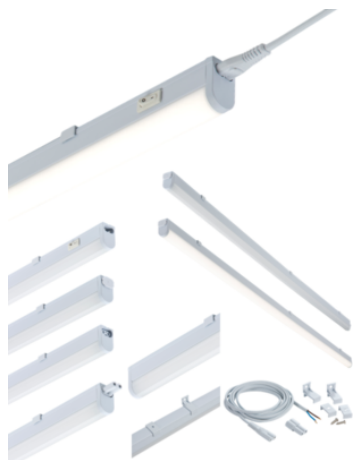

DATASHEET

UCLED4CW

230V 4W LED Linkable Striplight 4000K (277mm)

www.mlaccessories.co.uk

MLA PART CODE	UCLED4CW
DESCRIPTION	230V 4W LED Linkable Striplight 4000K (277mm)
NET WEIGHT (KG)	0.173
FINISH	White
DIFFUSER	Opal
DIMENSIONS (MM)	Length - 277 Width - 22.8 Projection - 36
CONSTRUCTION	Construction - Polycarbonate
CLASS	II
IP RATING	IP20
WATTAGE (W)	4
LAMP TECHNOLOGY	LED
LAMP INCLUDED	Yes
LUMENS (LM)	360
LUMENS LIGHT SOURCE ONLY (LM)	460
LUMEN TOLERANCE	5%
EFFICACY (LM/W)	117.9
CIRCUIT WATTAGE (W)	3.9
CCT	4000K
LIGHT COLOUR	Cool White
CRI	>80
SDCM	<6
RUNNING CURRENT (A)	0.03
DISPLACEMENT FACTOR	>0.9
SVM	0.001
PST-LM	0.001
BEAM ANGLE (DEGREES)	145
LIFE SPAN (HRS)	30,000
L70B50 LIFESPAN (HRS)	54,000

DIMMABLE	No
OPERATING TEMPERATURE	-10~40°C
INPUT VOLTAGE	230V 50Hz
CABLE LENGTH (M)	2
WARRANTY	3year(s)
MANUFACTURED IN ACCORDANCE WITH	BS EN 60598
ORIGIN OF MANUFACTURE	China
DECLARATION OF CONFORMITY (HELD ON FILE)	Yes
EAN	5055832977759